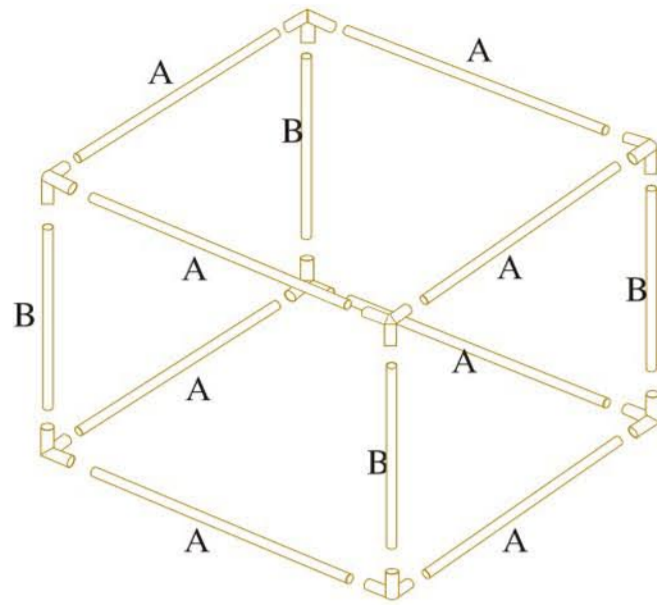

Assembly instruction for:
DP90

Dark Propagator